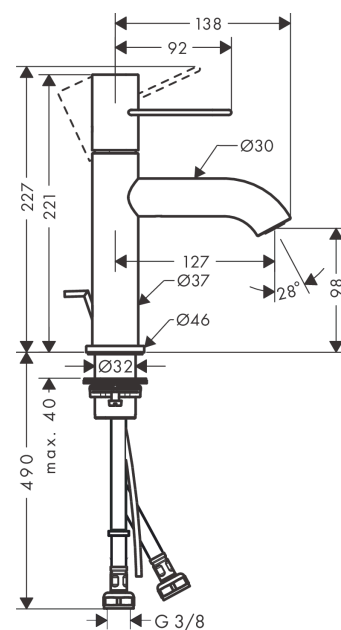

##### product features

- consists of: single lever basin mixer, waste set
- ComfortZone 100
- projection 127 mm
- normal spray
- flow rate at 3 bar: 5 l/min
- ceramic cartridge
- temperature limitation adjustable
- suitable for continuous flow water heaters
- pop-up waste set G 1¼
- connection dimension: DN15
- P-IX 7287/IO
- DVGW DW-6506CS0457
- ACS 18 ACC LY 832, valide jusqu'au 27.12.2023
- WRAS 1710014
- WRAS 1710014
- JWWA C-501
- SVGW 1712-6707

#### Scale drawing

**AXOR Uno**  
**Single lever basin mixer 100 with loop handle and pop-up waste set**  
 Surfaces: **Chrome** Article Number: **38023000**

### Spare part list

Year of production: >04/17

Pos.	Description	Article Number	PC	PU
1	handle	92886000	15	1
2	screw cover	95181000	1	1
3	flange	92625000	8	1
4	nut	92689000	7	1
5	O-ring 25x1,5	98146000	1	1
6	O-ring 27x1,5	92527000	1	1
7	cartridge, assy	97685000	11	1
8	seal	98865000	8	1
9	adapter for cartridge	92628000	6	1
10	adapter for cartridge	98866000	8	1
11	O-ring 23x2	98398000	1	1
12	O-ring 16x2	98133000	1	1
13	spout cpl.	92889000	16	1
14	aerator M24x1 (5 l/min)	92895000	8	1
15	O-ring 20x1,5	98197000	1	1
16	special tool	95290000	3	1
17	O-ring 30x1,5	98433000	1	1
18	escutcheon Ø 46 mm	95268000	7	1
19	flat seal	98749000	2	1
20	fixing set (Ø 32)	13961000	7	1
21	lever collar	97548000	1	1
22	pull rod	97158000	7	1
23	connection hose 600 mm M8x0,75 G3/8	96556000	7	1
24	O-ring 7x1,5	98422000	1	1
25	sealing set	95581000	2	1
a	pop up waste	94139000	98	1
b	fixation extension 35 mm	13898000	12	1