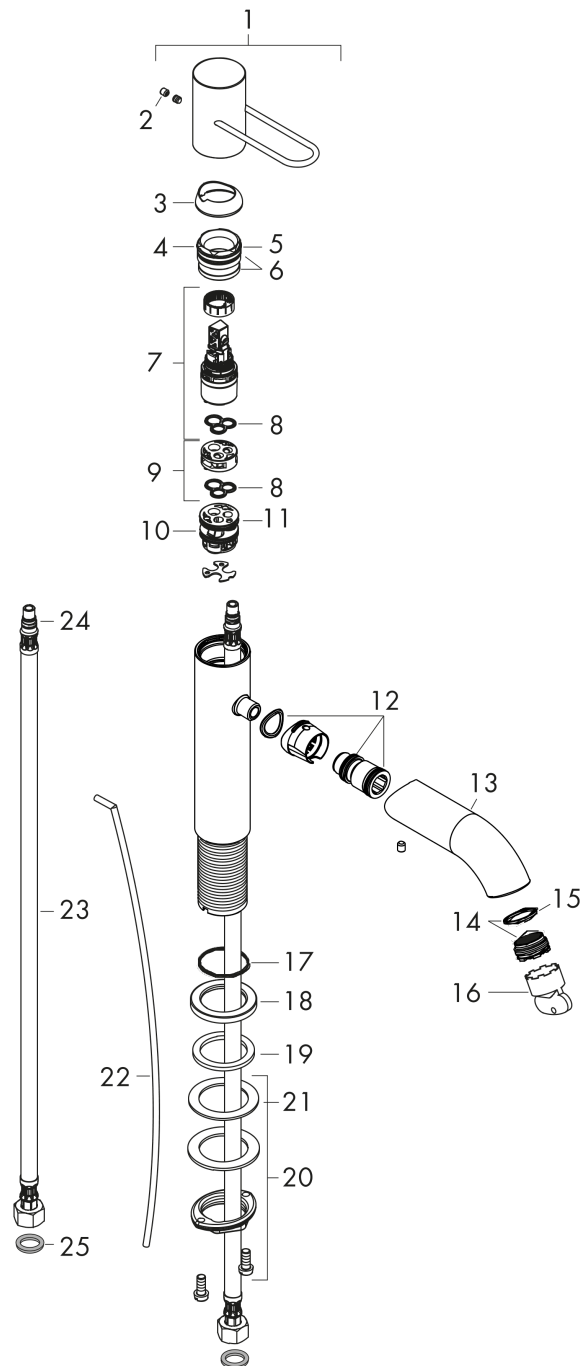

#### Scale drawing

**AXOR Uno**  
**Single lever basin mixer 100 with loop handle and pop-up waste set**  
 Surfaces: **Chrome** Article Number: **38023000**

## Flowchart

**AXOR Uno**  
**Single lever basin mixer 100 with loop handle and pop-up waste set**  
 Surfaces: **Chrome** Article Number: **38023000**

## Exploded Drawing

Year of production: >04/17

### Spare part list

Year of production: >04/17

Pos.	Description	Article Number	PC	PU
1	handle	92886000	15	1
2	screw cover	95181000	1	1
3	flange	92625000	8	1
4	nut	92689000	7	1
5	O-ring 25x1,5	98146000	1	1
6	O-ring 27x1,5	92527000	1	1
7	cartridge, assy	97685000	11	1
8	seal	98865000	8	1
9	adapter for cartridge	92628000	6	1
10	adapter for cartridge	98866000	8	1
11	O-ring 23x2	98398000	1	1
12	O-ring 16x2	98133000	1	1
13	spout cpl.	92889000	16	1
14	aerator M24x1 (5 l/min)	92895000	8	1
15	O-ring 20x1,5	98197000	1	1
16	special tool	95290000	3	1
17	O-ring 30x1,5	98433000	1	1
18	escutcheon Ø 46 mm	95268000	7	1
19	flat seal	98749000	2	1
20	fixing set (Ø 32)	13961000	7	1
21	lever collar	97548000	1	1
22	pull rod	97158000	7	1
23	connection hose 600 mm M8x0,75 G3/8	96556000	7	1
24	O-ring 7x1,5	98422000	1	1
25	sealing set	95581000	2	1
a	pop up waste	94139000	98	1
b	fixation extension 35 mm	13898000	12	1